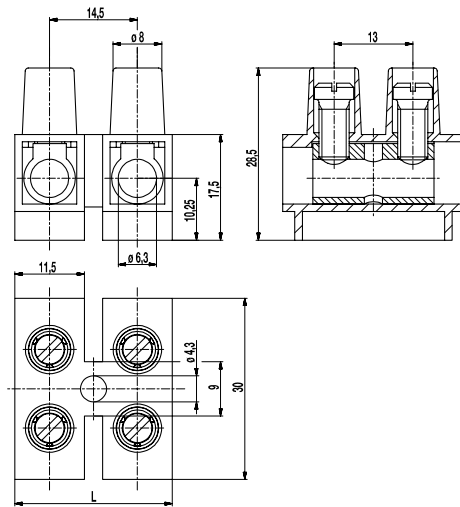

# 327-FU(-HDS)

Socket terminal strip  
Screw connection, with raised base

## GENERAL INFORMATION

Pitch	14,5 mm
No. of poles	1 - 12
Areas of application	For lighting applications and similar electrical equipment.

## TECHNICAL DATA

Clamping Range	<i>solid / stranded / AWG</i>		
without wire protector	4 - 16 mm <sup>2</sup> / 4 - 16 mm <sup>2</sup> / 12 - 4 AWG		
with wire protector	4 - 16 mm <sup>2</sup> / 4 - 10 mm <sup>2</sup> / 12 - 6 AWG		
Rated Cross Section	16 mm <sup>2</sup> [1]		
Wire Stripping Length	9 mm ± 1 mm		
Overvoltage Category	III	III	II
Pollution Severity Level	3	2	2
Rated Voltage	1000 V	1000 V	1000 V
Rated Impulse Voltage	8 kV	8 kV	6 kV
Rated Insulation Voltage	750 V acc. to EN 60998-1		
Rated Current	76 A		
Torque	2 Nm		

## CONFIGURATIONS

Version	Poles	Item	Article number	Item	Article number	Length (L)	PU
Standard	1	327-FU/01	11.825.004.EN6	327-FU-HDS/01	31.825.004.EN6	14,50 mm	1000
Standard	2	327-FU/02	12.825.004.EN6	327-FU-HDS/02	32.825.004.EN6	29,00 mm	500
Standard	3	327-FU/03	13.825.004.EN6	327-FU-HDS/03	33.825.004.EN6	43,50 mm	250
Standard	4	327-FU/04	14.825.004.EN6	327-FU-HDS/04	34.825.004.EN6	58,00 mm	250
Standard	5	327-FU/05	15.825.004.EN6	327-FU-HDS/05	35.825.004.EN6	72,50 mm	200
Standard	6	327-FU/06	16.825.004.EN6	327-FU-HDS/06	36.825.004.EN6	87,00 mm	100
Standard	7	327-FU/07	17.825.004.EN6	327-FU-HDS/07	37.825.004.EN6	101,50 mm	100
Standard	8	327-FU/08	18.825.004.EN6	327-FU-HDS/08	38.825.004.EN6	116,00 mm	160
Standard	9	327-FU/09	19.825.004.EN6	327-FU-HDS/09	39.825.004.EN6	130,50 mm	70
Standard	10	327-FU/10	20.825.004.EN6	327-FU-HDS/10	40.825.004.EN6	145,00 mm	100
Standard	11	327-FU/11	21.825.004.EN6	327-FU-HDS/11	41.825.004.EN6	159,50 mm	100
Standard	12	327-FU/12	22.825.004.EN6	327-FU-HDS/12	42.825.004.EN6	171,00 mm	50